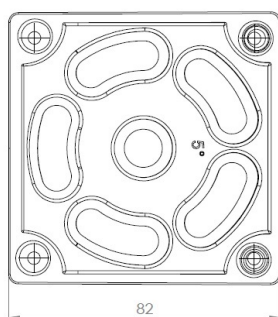

PRODUCT SHEET

Description:

Angle Wedge For "Rima" Leg Connector,5DG Angle,Black PC/ABS

Item number:

06.11.145-0

Units	Box	Carton	HS Code	Barcode
Pcs.	8	600	3903300000	
				5704866483704

SISO A/S

Mileparken 11
DK-2740 Skovlunde
Denmark
VAT: DK 24786013