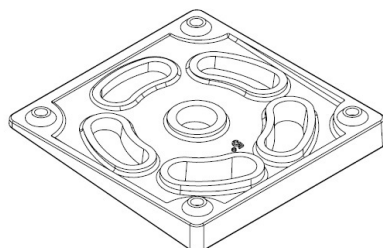

PRODUCT SHEET

Description:

Angle Wedge For "Rima" Leg Connector,5DG Angle,Black PC/ABS

Item number:

06.11.145-0

Units	Box	Carton	HS Code	Barcode
Pcs.	8	600	3903300000	
				5704866483704

SISO A/S

Mileparken 11
DK-2740 Skovlunde
Denmark
VAT: DK 24786013